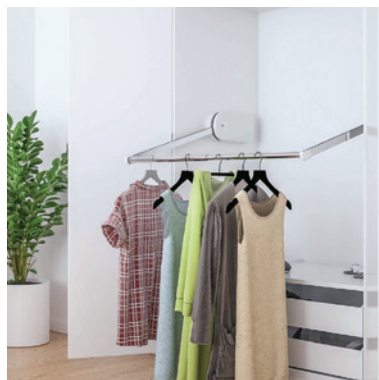

Height Adjustable lifts for Wall Cabinet Lifts available in different models and various sizes

730 Electric Wardrobe Lift