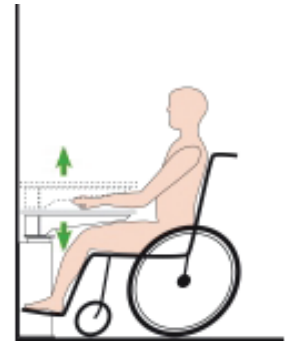

Baselift Series of height adjustable worktop lifts are available in **WALL** mounted or **FLOOR** mounted systems.

6300H

6310H

6303

PLUSMODULE

6350H

Various sizes and configurations including **STRAIGHT** or **CORNER** models, with **Plusmodules** for extended length/widths.

Height Adjustable Lifting Systems Specialist Disability Accommodation (SDA) Solutions

Environments that respond to the needs of residents, staff and visitors

Height Adjustable Islands Worktop Lifts

Centrelift 9600 Island Worktop Lift – Floor mounted and freestanding | Available in various sizes

Inclusive Living height adjustable systems provide functional and practical solutions

Easy and safe to use - includes safety systems | Caters for varying needs - seated or standing positions
Promotes good ergonomic practise - comfortable height & reach | Used for new, existing applications & relocatable