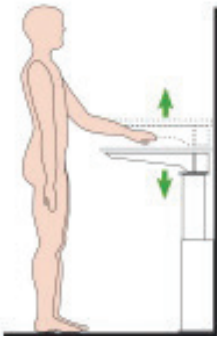

Baselift Series of height adjustable worktop lifts are available in **WALL** mounted or **FLOOR** mounted systems.

6300H

6310H

6303

PLUSMODULE

6350H

Various sizes and configurations including **STRAIGHT** or **CORNER** models, with **Plusmodules** for extended length/widths.

Height Adjustable Lifting Systems Specialist Disability Accommodation (SDA) Solutions

Environments that respond to the needs of residents, staff and visitors

Height Adjustable Islands Worktop Lifts

Centrelift 9600 Island Worktop Lift – Floor mounted and freestanding | Available in various sizes