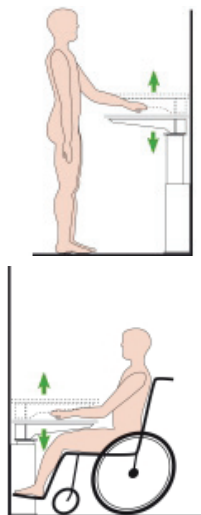

Adaptable Wall Cabinet Solutions

Adaptable Worktop Solutions

Other Adaptable Solutions

730 Electric Wardrobe Lift

732 Electric Wardrobe Lift

415 Electric Wash Basin Lift

870 Electric Appliance Lift

Assistive Technology creating accessible, adaptable living & working environments

Home | Living with a Disability | SDA | Senior Living | Education | Healthcare | Community | Workplace

Adaptable kitchen solutions

Height Adjustable Wall Cabinet Lifts are available in different models and various sizes

Height Adjustable Worktop Lifts can integrate sinks, cooktops & draw systems

Baselift Series of height adjustable worktop lifts are available in **FLOOR** mounted or **WALL** mounted systems. Various sizes and configurations include **STRAIGHT** or **CORNER** models and **Plusmodules** for extended length/widths