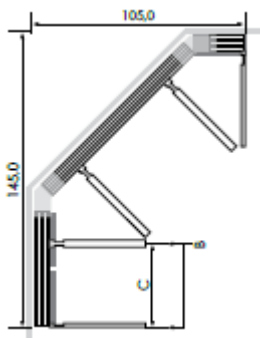

### Baselift Corner 6211

Lift unit 105.0 - 255.0 cm width  
1 motor  
Safety switch

Width (cm)*	Front (C)	Art. no.
105.0	--	6211-105
125.0	20.0	6211-125
135.0	30.0	6211-135
145.0	40.0	6211-145
155.0	50.0	6211-155
165.0	60.0	6211-165
175.0	70.0	6211-175
185.0	80.0	6211-185
195.0	90.0	6211-195
205.0	100.0	6211-205
215.0	110.0	6211-215
225.0	120.0	6211-225
235.0	130.0	6211-235
245.0	140.0	6211-245
255.0	150.0	6211-255

#### Example of complete Baselift Corner 6211 145.0 x 105.0 cm:

1 x Baselift Corner 6211, width 145.0 cm (6211-145)  
1 x Baselift Corner 6211, width 105.0 cm (6211-105)

B = Sides  
(act as brackets for drawers)  
C = Free space for optional accessories.  
E.g. hob, sink unit, drawers.  
(40.0 cm in the example)

### Baselift Corner 6212

Lift unit 105.0 - 255.0 cm width  
1 motor  
Safety switch

Width (cm)*	Front (C)	Art. No.
105.0	--	6212-105
125.0	20.0	6212-125
135.0	30.0	6212-135
145.0	40.0	6212-145
155.0	50.0	6212-155
165.0	60.0	6212-165
175.0	70.0	6212-175
185.0	80.0	6212-185
195.0	90.0	6212-195
205.0	100.0	6212-205
215.0	110.0	6212-215
225.0	120.0	6212-225
235.0	130.0	6212-235
245.0	140.0	6212-245
255.0	150.0	6212-255

#### Example of complete Baselift Corner 6212 145.0 x 105.0 cm:

1 x Baselift Corner 6212, width 145.0 cm (6212-145)  
1 x Baselift Corner 6212, width 105.0 cm (6212-105)

B = Sides  
(act as brackets for drawers)  
C = Free space for optional accessories.  
E.g. hob, sink unit, drawers.  
(40.0 cm in the example)