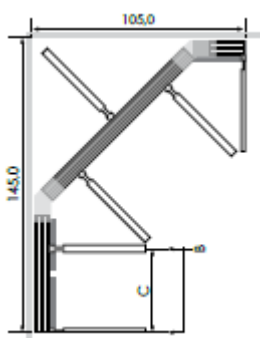

## Baselift 6210– Ordering Information

### Baselift Corner 6211

Lift unit 105.0 - 255.0 cm width  
1 motor  
Safety switch

Width (cm)*	Front (C)	Art. no.
105.0	--	6211-105
125.0	20.0	6211-125
135.0	30.0	6211-135
145.0	40.0	6211-145
155.0	50.0	6211-155
165.0	60.0	6211-165
175.0	70.0	6211-175
185.0	80.0	6211-185
195.0	90.0	6211-195
205.0	100.0	6211-205
215.0	110.0	6211-215
225.0	120.0	6211-225
235.0	130.0	6211-235
245.0	140.0	6211-245
255.0	150.0	6211-255

#### Example of complete Baselift Corner 6211 145.0 x 105.0 cm:

1 x Baselift Corner 6211, width 145.0 cm (6211-145)  
1 x Baselift Corner 6211, width 105.0 cm (6211-105)

B = Sides  
(act as brackets for drawers)  
C = Free space for optional accessories.  
E.g. hob, sink unit, drawers.  
(40.0 cm in the example)

#### Example of complete Baselift Corner 6212 145.0 x 105.0 cm:

1 x Baselift Corner 6212, width 145.0 cm (6212-145)  
1 x Baselift Corner 6212, width 105.0 cm (6212-105)

B = Sides  
(act as brackets for drawers)  
C = Free space for optional accessories.  
E.g. hob, sink unit, drawers.  
(40.0 cm in the example)