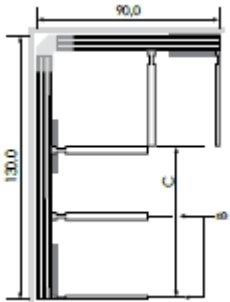

#### Example of complete Baselift Corner 6211 145.0 x 105.0 cm:

1 x Baselift Corner 6211, width 145.0 cm (6211-145)  
1 x Baselift Corner 6211, width 105.0 cm (6211-105)

B = Sides  
(act as brackets for drawers)  
C = Free space for optional accessories.  
E.g. hob, sink unit, drawers.  
(40.0 cm in the example)

#### Example of complete Baselift Corner 6212 145.0 x 105.0 cm:

1 x Baselift Corner 6212, width 145.0 cm (6212-145)  
1 x Baselift Corner 6212, width 105.0 cm (6212-105)

B = Sides  
(act as brackets for drawers)  
C = Free space for optional accessories.  
E.g. hob, sink unit, drawers.  
(40.0 cm in the example)

### Baselift Corner 6213

Lift unit 80.0 - 260.0 cm width

1 motor

Safety switch

Width (cm)*	Front (C)	Art. No.
80.0	20.0	6213-080
90.0	30.0	6213-090
100.0	40.0	6213-100
110.0	50.0	6213-110
120.0	60.0	6213-120
130.0	70.0	6213-130
140.0	80.0	6213-140
150.0	90.0	6213-150
160.0	100.0	6213-160
170.0	110.0	6213-170
180.0	120.0	6213-180
190.0	130.0	6213-190
200.0	140.0	6213-200
210.0	150.0	6213-210
220.0	160.0	6213-220
230.0	170.0	6213-230
240.0	180.0	6213-240
250.0	190.0	6213-250
260.0	200.0	6213-260

**Example of complete Baselift Corner 6213  
130.0 x 90.0 cm:**

- 1 x Baselift Corner 6213, width 130.0 cm (6213-130)
- 1 x Baselift Corner 6213, width 90.0 cm (6213-90)

B = Sides  
(act as brackets for drawers)