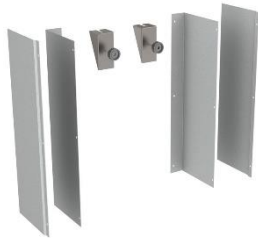

ACCESSORIES

ALU Control

Mini Control

Corded Control

Cover Panels

Cover Panel Fittings

Side Panels

Fronts

Drawer with full extension

Cutlery Tray

Rear Edge Trim

Slimlift Motor Cover

Cable Tray

Safety Lock

Security End Panels

Diago 504 Screen Cover