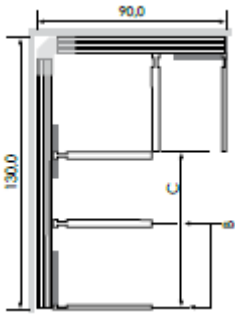

1 x Baselift Corner 6202, width 105.0 cm (6202-105)

B = Sides

(act as brackets for drawers)

C = Free space for optional accessories.

E.g. hob, sink unit, drawers.

(40.0 cm in the example)

Width (cm)	Front ©	Art. No.
105	-	6202-105
125	20	6202-125
135	30	6202-135
145	40	6202-145
155	50	6202-155
165	60	6202-165
175	70	6202-175
185	80	6202-185
195	90	6202-195
205	100	6202-205
215	110	6202-215
225	120	6202-225
235	130	6202-235
245	140	6202-245
255	150	6202-255

Baselift Corner 6203

Lift unit 80.0 - 260.0 cm width

1 motor 80.0-100.0 cm

2 motors 110.0-260.0 cm

Safety switch

Width (cm)	Front (C)	Art. No.
80	20	6203-080
90	30	6203-090
100	40	6203-100
110	50	6203-110
120	60	6203-120
130	70	6203-130
140	80	6203-140
150	90	6203-150
160	100	6203-160
170	110	6203-170
180	120	6203-180
190	130	6203-190
200	140	6203-200
210	150	6203-210
220	160	6203-220
230	170	6203-230
240	180	6203-240
250	190	6203-250
260	200	6203-260

Example of complete Baselift Corner 6203

130.0 x 90.0 cm:

1 x Baselift Corner 6203, width 130.0 cm (6203-130)

1 x Baselift Corner 6203, width 90.0 cm (6203-90)

B = Sides

(act as brackets for drawers)

C = Free space for optional accessories.

E.g. hob, sink unit, drawers.

(40.0 cm in the example)